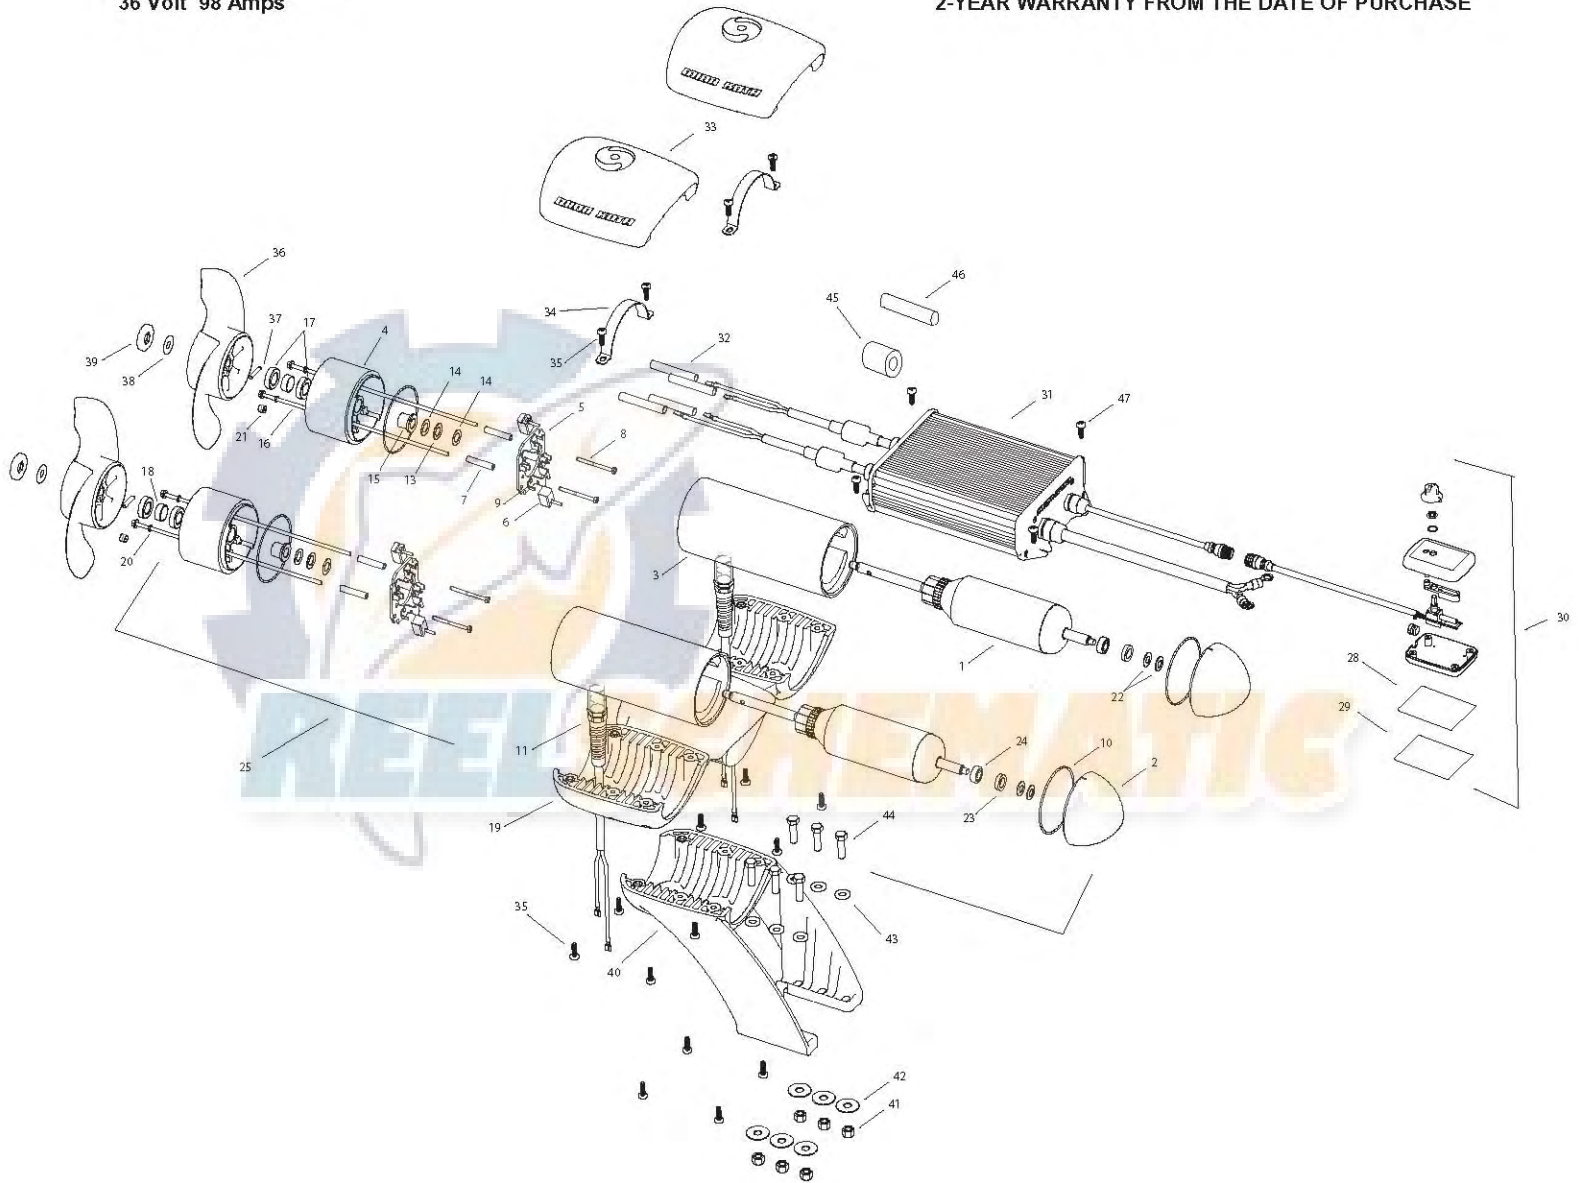

Engine Mount RipTide 202
36 Volt 98 Amps

FOR USE WITH "AH" SERIAL NUMBERS
2-YEAR WARRANTY FROM THE DATE OF PURCHASE

1	2-100-235	ARMATURE 36V 4.0 [1 PER MOTOR]
2	421-376	PLAIN END [1 PER MOTOR]
3	2-200-309	CENTER HOUSING ASSEMBLY [1 PER MOTOR]
4	2-300-349	BRUSH END HOUSING (CONTAINS 4, 15, 17 (2), 18)
5	2-600-234	BRUSH PLATE ASSEMBLY (CONTAINS 5, 6, 9)
6	188-094	BRUSH [2 PER MOTOR]
7	973-025	SPACER - BRUSH PLATE [2 PER MOTOR]
8	830-027	SCREW #10-32 X 2 SLF THREAD [2 PER MOTOR]
9	975-041	BRUSH SPRING [2 PER MOTOR]
10	701-043	O-RING [2 PER MOTOR]
11	2772917	LEADWIRE ASSEMBLY [1 PER MOTOR]
13	990-051	WASHER STEEL [1 PER MOTOR]
14	990-052	WASHER NYLATRON [1 PER MOTOR]
15	144-017	FLANGE BEARING [1 PER MOTOR]
16	830-096	THRU-BOLT 12-24 X 10.31 [2 PER MOTOR]
17	880-025	SEAL [2 PER MOTOR]
18	725-095	PAPER TUBE [1 PER MOTOR]
19	2381945	BRACKET, DUAL MOUNT
20	701-009	O-RING THRU-BOLT [2 PER MOTOR]
21	836-001	ALUMINUM PLUG [1 PER MOTOR]
22	992-010	SPRING WASHER [2 PER MOTOR]
23	990-045	THRUST SPACER [1 PER MOTOR]
24	140-010	BALL BEARING [1 PER MOTOR]
25	2396251	MOTOR ASSY 36V 4.0 101# [2 EA]
28	9950953	VELCRO 1.5 X 2.0 LOOP
29	9950950	VELCRO 1.5 X 2.0 HOOK
30	2990241	HAND CONTROLLER
31	2990228	CONTROL MODULE
32	2385401	SHRINK TUBE [4 EA]
33	2380211	TOP CAP [2 EA]
34	2383810	STRAP, EM [2 EA]
35	2383418	SCREW 1/4-20 SELF TAPPING [16 EA]
■	1378132	PROP KIT [1 PER MOTOR]
36	2331160	PROPELLER [1 PER MOTOR]
37	2262658	DRIVE PIN [1 PER MOTOR]
38	2091701	WASHER, PROP LARGE [1 PER MOTOR]
39	2198401	NUT, PROP [1 PER MOTOR]
40	2381940	LOWER BRACKET
41	2383122	NUT 3/8-16 NYLOCK [6EA]
42	2381726	WASHER FENDER 3/8 X 1 1/4 OD [3 EA]
43	2381728	WASHER 3/8 [3 EA]
44	2383422	SCREW 3/8 X 1 1/4 [6EA]
45	2307310	FERRITE BEAD [2 EA] (EUROPEAN MOTORS ONLY)
46	2075401	HEATSHRINK [2 EA] (EUROPEAN MOTORS ONLY)
47	2373427	SCREW #12 X 5/8 [4 EA]
■	2994856	BAG ASSY (CONTAINS 38-41,32,28,29,47,TIE WRAPS)